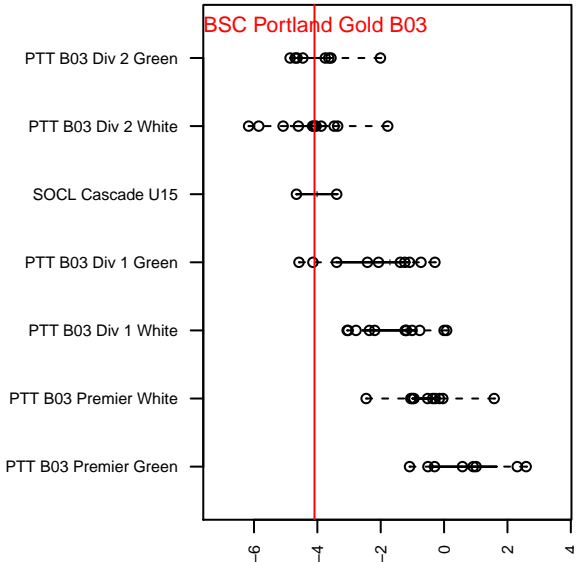

BSC Portland Gold B03

Bridlemile SC Portland
 Portland, OR
 B03 total strength=882
 attack=1.97 defense=0.9
 fall league = PTT B03 Div 2 White
 spr league = Spr OYS B03 Div 2 Green
 notes= Tiempo

alt names used:
 BSC 03B Gold
 BSC 03B Gold

Venues played:
 2016 PTT B03 Division 2 White
 2016 Spr OYS B03 Division 2 Green

BSC Portland Gold B03
 Dots are actual minus expected GF (blue circles) and GA (red triangles).
 Blue line is smoothed change in attack strength. Red is smoothed change in defense strength.

**attack and defense variance (black dot)
relative to other teams
and top 10 in region**

**attack and defense rating
relative to others at age
and all opponents in last 13 months**

Performance relative to 13 month average