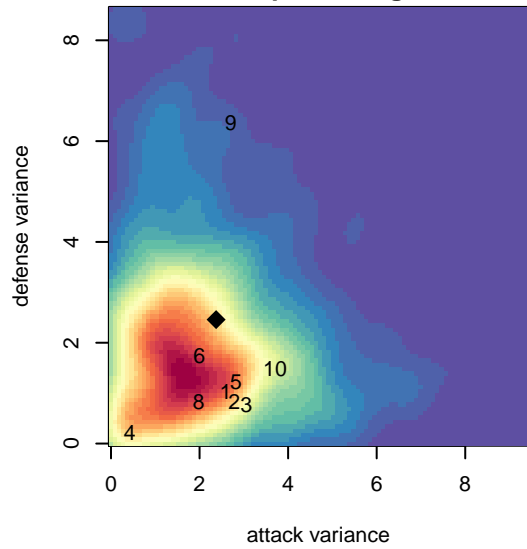

BSC Portland Gold B03

Bridlemile SC Portland
 Portland, OR
 B03 total strength=882
 attack=1.97 defense=0.9
 fall league = PTT B03 Div 2 White
 spr league = Spr OYS B03 Div 2 Green
 notes= Tiempo

alt names used:
 BSC 03B Gold
 BSC 03B Gold

Venues played:
 2016 PTT B03 Division 2 White
 2016 Spr OYS B03 Division 2 Green

BSC Portland Gold B03
 Dots are actual minus expected GF (blue circles) and GA (red triangles).
 Blue line is smoothed change in attack strength. Red is smoothed change in defense strength.

**attack and defense variance (black dot)
relative to other teams
and top 10 in region**

**attack and defense rating
relative to others at age
and all opponents in last 13 months**

Performance relative to 13 month average